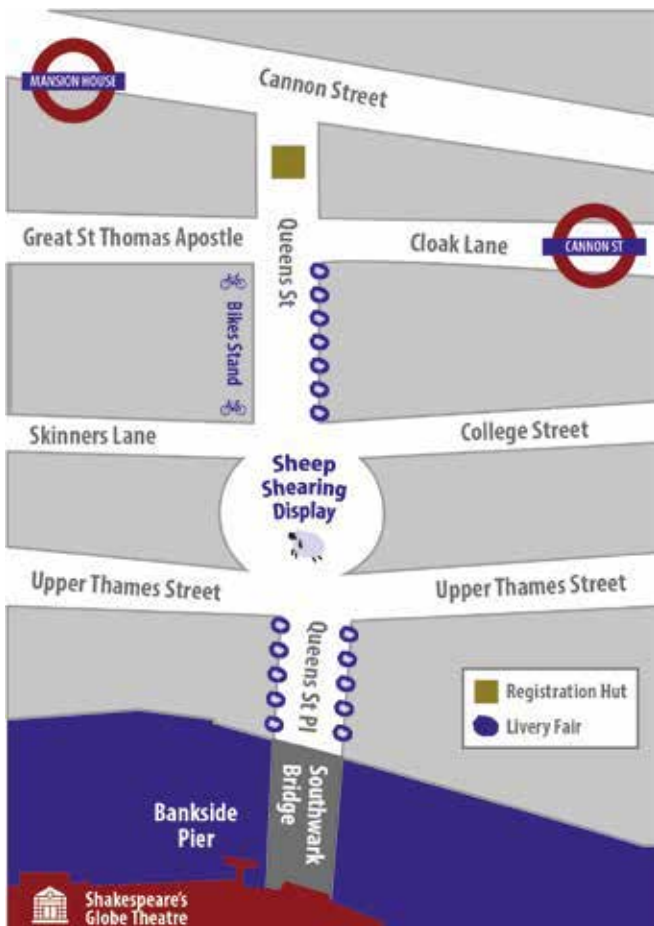

The Worshipful Company of Woolmen

SHEEP DRIVE

BOOKING NOW
LIVE
20TH MAY
AT 9AM

Please visit the following link to book your places on Monday 20th May 2024 at 9am

www.sheepdrive.london/events

HOW TO GET THERE